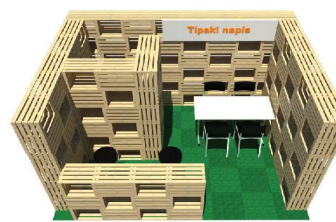

Wooden Box Equipment

1. Includes:
2. wooden box partitions
   - Heuga flooring 12 m²
   - 2 wooden box counters
   - open storage unit
   - 4 cushioned chair
   - sign plate (W×H: 200×40 cm)
   - bar stool

It is not possible to exchange any elements of the standard furnished exhibition space set. Number of open sides (row or corner space) are determined by the Organizer.